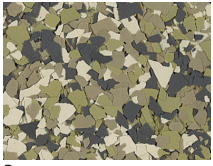

STRATA *Flake*

Strata Flake by Robbins is a seamless floor composed of factory blended multi-colored flakes broadcast in a high quality epoxy binder, which is coated with a clear polyaspartic sealcoat, giving the system a highly decorative appearance along with great chemical, stain, and abrasion resistance. In addition, this special polyaspartic sealcoat provides outstanding protection from the discoloring effects of UV exposure. The seamless surface makes Strata Flake easy to maintain and hygienic, resulting in a lower life cycle cost in comparison to other floor surface options. The extensive standard color palette provides a wide range of visual patterns that can match the aesthetics of any building design.

Standard Strata Flake Color Combinations:

Organic

Capiz

Harvest

Cinnabar

Moss

Hampton

Quartz

Nutmeg

Terra Cotta

Raceway

Fairway

Mediterranean

Sunburst

Ming Red

Sahara

Red Rock

Surfside

Bluejay

Bog

Opal

Smoke

Glacier

Granite