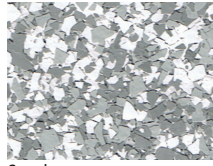

STRATA *Flake*

Strata Flake by Robbins is a seamless floor composed of factory blended multi-colored flakes broadcast in a high quality epoxy binder, which is coated with a clear polyaspartic sealcoat, giving the system a highly decorative appearance along with great chemical, stain, and abrasion resistance. In addition, this special polyaspartic sealcoat provides outstanding protection from the discoloring effects of UV exposure. The seamless surface makes Strata Flake easy to maintain and hygienic, resulting in a lower life cycle cost in comparison to other floor surface options. The extensive standard color palette provides a wide range of visual patterns that can match the aesthetics of any building design.

Standard Strata Flake Color Combinations:

Organic

Capiz

Harvest

Cinnabar

Moss

Hampton

Quartz

Red Rock

Surfside

Bluejay

Bog

Opal

Smoke

Glacier

Granite