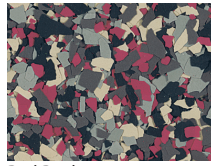

STRATA *Flake*

Strata Flake by Robbins is a seamless floor composed of factory blended multi-colored flakes broadcast in a high quality epoxy binder, which is coated with a clear polyaspartic sealcoat, giving the system a highly decorative appearance along with great chemical, stain, and abrasion resistance. In addition, this special polyaspartic sealcoat provides outstanding protection from the discoloring effects of UV exposure. The seamless surface makes Strata Flake easy to maintain and hygienic, resulting in a lower life cycle cost in comparison to other floor surface options. The extensive standard color palette provides a wide range of visual patterns that can match the aesthetics of any building design.

Standard Strata Flake Color Combinations:

Organic

Capiz

Harvest

Cinnabar

Moss

Hampton

Quartz

Nutmeg

Terra Cotta

Raceway

Fairway

Mediterranean

Sunburst

Ming Red

Sahara

Red Rock

Surfside

Bluejay

Bog

Opal

Smoke

Glacier

Granite