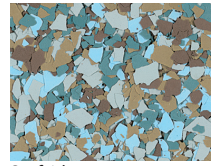

STRATA *Flake*

Strata Flake by Robbins is a seamless floor composed of factory blended multi-colored flakes broadcast in a high quality epoxy binder, which is coated with a clear polyaspartic sealcoat, giving the system a highly decorative appearance along with great chemical, stain, and abrasion resistance. In addition, this special polyaspartic sealcoat provides outstanding protection from the discoloring effects of UV exposure. The seamless surface makes Strata Flake easy to maintain and hygienic, resulting in a lower life cycle cost in comparison to other floor surface options. The extensive standard color palette provides a wide range of visual patterns that can match the aesthetics of any building design.

Standard Strata Flake Color Combinations:

Organic

Capiz

Harvest

Cinnabar

Moss

Hampton

Quartz

Red Rock

Surfside

Bluejay

Bog

Opal

Smoke

Glacier

Granite