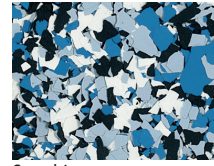

STRATA *Flake*

Strata Flake by Robbins is a seamless floor composed of factory blended multi-colored flakes broadcast in a high quality epoxy binder, which is coated with a clear polyaspartic sealcoat, giving the system a highly decorative appearance along with great chemical, stain, and abrasion resistance. In addition, this special polyaspartic sealcoat provides outstanding protection from the discoloring effects of UV exposure. The seamless surface makes Strata Flake easy to maintain and hygienic, resulting in a lower life cycle cost in comparison to other floor surface options. The extensive standard color palette provides a wide range of visual patterns that can match the aesthetics of any building design.

Standard Strata Flake Color Combinations:

Organic

Capiz

Harvest

Cinnabar

Moss

Hampton

Quartz

Red Rock

Surfside

Bluejay

Bog

Opal

Smoke

Glacier

Granite