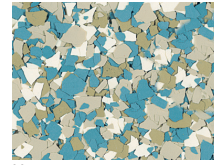

STRATA *Flake*

Strata Flake by Robbins is a seamless floor composed of factory blended multi-colored flakes broadcast in a high quality epoxy binder, which is coated with a clear polyaspartic sealcoat, giving the system a highly decorative appearance along with great chemical, stain, and abrasion resistance. In addition, this special polyaspartic sealcoat provides outstanding protection from the discoloring effects of UV exposure. The seamless surface makes Strata Flake easy to maintain and hygienic, resulting in a lower life cycle cost in comparison to other floor surface options. The extensive standard color palette provides a wide range of visual patterns that can match the aesthetics of any building design.

Standard Strata Flake Color Combinations:

Organic

Capiz

Harvest

Cinnabar

Moss

Hampton

Quartz