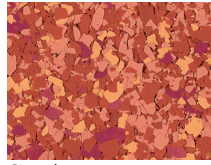

STRATA *Flake*

Strata Flake by Robbins is a seamless floor composed of factory blended multi-colored flakes broadcast in a high quality epoxy binder, which is coated with a clear polyaspartic sealcoat, giving the system a highly decorative appearance along with great chemical, stain, and abrasion resistance. In addition, this special polyaspartic sealcoat provides outstanding protection from the discoloring effects of UV exposure. The seamless surface makes Strata Flake easy to maintain and hygienic, resulting in a lower life cycle cost in comparison to other floor surface options. The extensive standard color palette provides a wide range of visual patterns that can match the aesthetics of any building design.

Standard Strata Flake Color Combinations:

Organic

Capiz

Harvest

Cinnabar

Moss

Hampton

Quartz