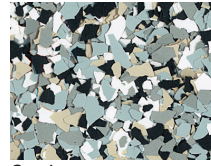

STRATA *Flake*

Strata Flake by Robbins is a seamless floor composed of factory blended multi-colored flakes broadcast in a high quality epoxy binder, which is coated with a clear polyaspartic sealcoat, giving the system a highly decorative appearance along with great chemical, stain, and abrasion resistance. In addition, this special polyaspartic sealcoat provides outstanding protection from the discoloring effects of UV exposure. The seamless surface makes Strata Flake easy to maintain and hygienic, resulting in a lower life cycle cost in comparison to other floor surface options. The extensive standard color palette provides a wide range of visual patterns that can match the aesthetics of any building design.

Standard Strata Flake Color Combinations:

Organic

Capiz

Harvest

Cinnabar

Moss

Hampton

Quartz

Red Rock

Surfside

Bluejay

Bog

Opal

Smoke

Glacier

Granite